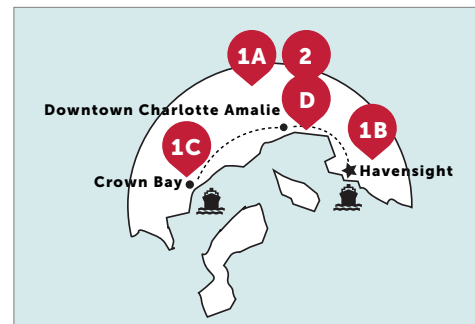

HAVENSIGHT & DOCK AREA

This guide is specially prepared by Real Focus Media and our Shopping Ambassador Program and is intended to assist you during your visit to this port. Please note that the information and prices provided in this map are subject to change without notice. We apologize for any inconvenience, but Disney Cruise Line cannot accept responsibility for any deviations. Thank you.

DIAMONDS INTERNATIONAL® 1A, 1B, 1C

A Must-See for Diamonds, Exotic Gemstones, Watches & Jewelry. Family owned, Exceptional Selection, and Outstanding Customer Service.

- Exclusive retailer of Crown of Light® diamonds and Safi Kilima® Tanzanite.
- Customize your jewelry, with same-day delivery.
- Time for an upgrade? Lifetime upgrade policy.
- Take the Crown of Light Challenge: Compare any diamond to the sparkle of Crown of Light.
- Discover high-quality Safi Kilima Tanzanite.
- Forevermark® diamonds authorized jeweler.
- Collect your complimentary charm bracelet and shopping bag charm today!

HUBLOT® BOUTIQUE® 2

See the New & Incredible Crown of Light® Hublot® timepiece.

- Cutting-edge, 21st century timepieces for both men and women.
- Hublot Crown of Light watch & Hublot Big Bang collection.
- Limited edition timepieces only available in the Hublot Boutique.

PHOTO OPPORTUNITIES:

- **A** ♦ Waterfront
- **B** ♦ 99 Steps
- **C** ♦ Emancipation Garden
- **D** ♦ Treasure: A Shipwreck Museum

BRAND FINDER:

- **BREMONT®** 1A 1C
- **BULOVA®** 1A 1B 1C
- **BVLGARI®** 1A
- **CROWN OF LIGHT®** 1A 1B 1C
- **DI® DIAMONDS** 1A 1B 1C
- **FOREVERMARK®** 1A
- **HAMILTON®** 1A
- **HUBLOT®** 2
- **JOHN HARDY®** 1A
- **LONGINES®** 1A
- **ORIS®** 1A
- **PHILIP STEIN®** 1A 1B 1C
- **RAYMOND WEIL®** 1A
- **SAFI KILIMA®** 1A 1B 1C
- **TANZANITE**
- **ZENITH®** 1A

FUN FACTS:

CAPITAL:
Charlotte Amalie

CURRENCY:
U.S. dollar

POPULATION:
83,400

LANGUAGE:
English

SHOPPING AMBASSADOR:
See your Shopping Ambassador for Shopping Tips and Port Maps. Don't forget to take this map ashore for your **FREE** in-port gift coupons.

CREDIT CARDS:
Major credit cards are accepted in all the guaranteed and recommended stores ashore.

TAXI:
Affordable and easy to find near the port.

TENDER RIDE:
If the ship is at anchor, guests should expect a short 10-minute tender ride.