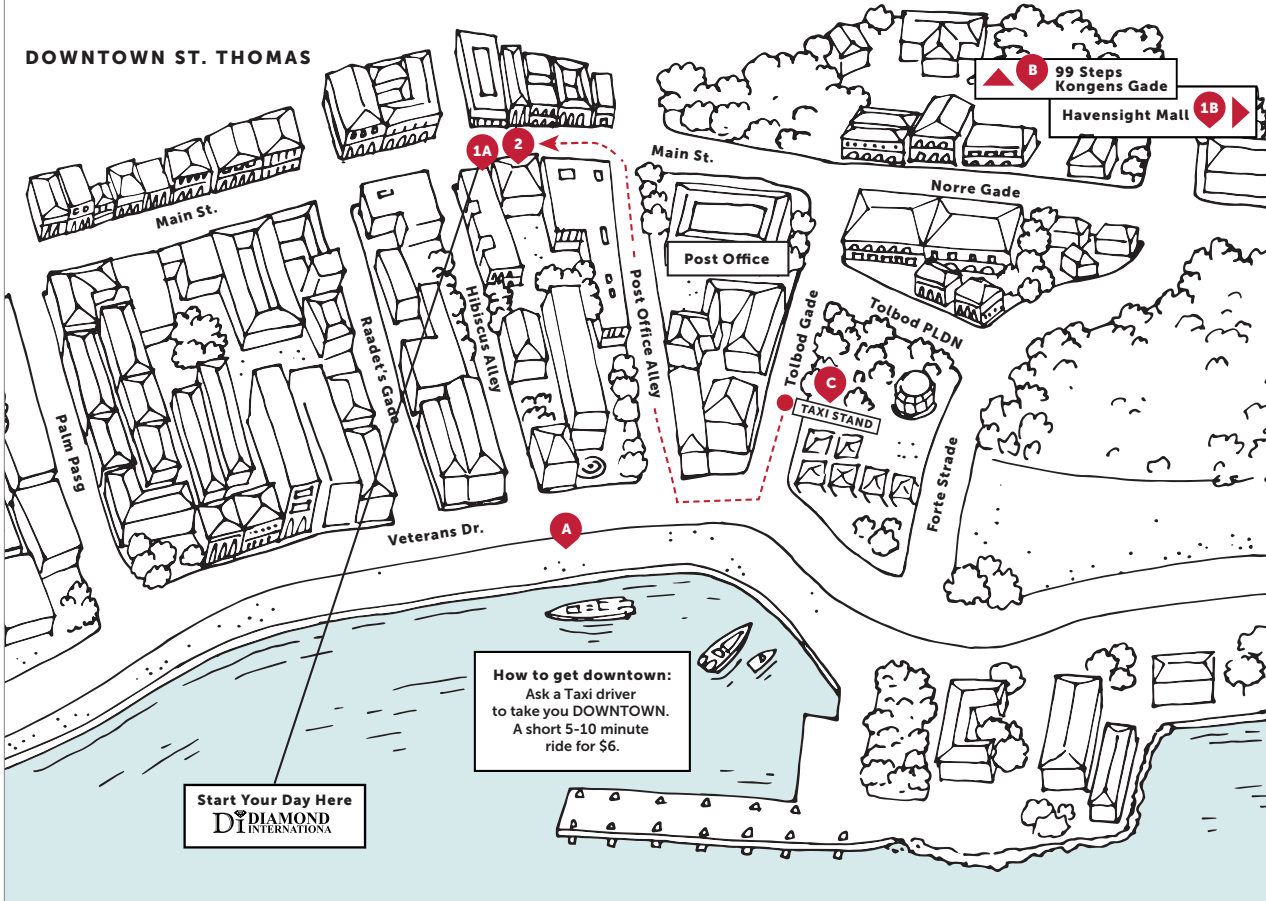

**From Ship to Shore, the Magic Continues!**

Havensight in St. Thomas is the gateway to the Caribbean's shopping mecca. Just steps from the pier, explore duty-free boutiques, then take a quick \$6 taxi or scenic 20-minute walk to downtown Charlotte Amalie. There, world-renowned jewelry, luxury brands, and local treasures await. With effortless access and unbeatable deals, St. Thomas is a shopper's paradise.

**SEE THE OTHER SIDE OF THIS MAP FOR EVEN MORE GIFTS & OFFERS.**

# ST. THOMAS USVI

## HAVENSIGHT & DOCK AREA

This guide is specially prepared by Real Focus Media and our Shopping Ambassador Program and is intended to assist you during your visit to this port. Please note that the information and prices provided in this map are subject to change without notice. We apologize for any inconvenience, but Disney Cruise Line cannot accept responsibility for any deviations. Thank you.