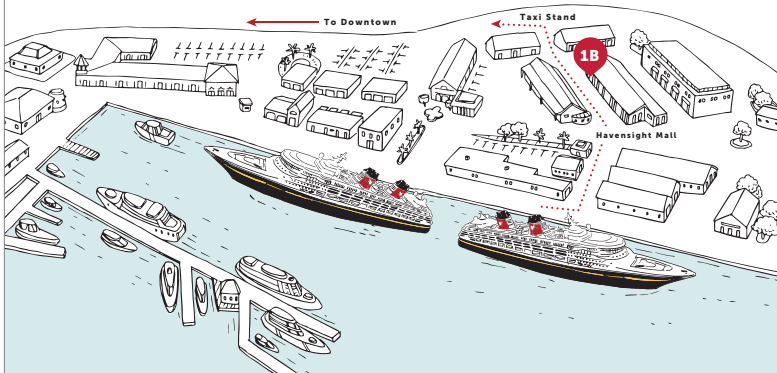

PHOTO OF ST. THOMAS BY SCSTOCK / SHUTTERSTOCK.COM

**DISCOVER SHOPPING IN THE ISLANDS**

**ST. THOMAS  
USVI**

**ALL GUARANTEED & RECOMMENDED STORES ON THIS MAP WILL ACCEPT U.S. DOLLARS.**

**FREE GIFT**

Show this map and pick up your DI® charm bracelet and shopping bag charm from Store #1.

**From Ship to Shore, the Magic Continues!**

Havensight in St. Thomas is the gateway to the Caribbean's shopping mecca. Just steps from the pier, explore duty-free boutiques, then take a quick \$6 taxi or scenic 20-minute walk to downtown Charlotte Amalie. There, world-renowned jewelry, luxury brands, and local treasures await. With effortless access and unbeatable deals, St. Thomas is a shopper's paradise.

**SEE THE OTHER SIDE OF THIS MAP FOR EVEN MORE GIFTS & OFFERS.**

## HAVENSIGHT & DOCK AREA

This guide is specially prepared by Real Focus Media and our Shopping Ambassador Program and is intended to assist you during your visit to this port. Please note that the information and prices provided in this map are subject to change without notice. We apologize for any inconvenience, but Disney Cruise Line cannot accept responsibility for any deviations. Thank you.