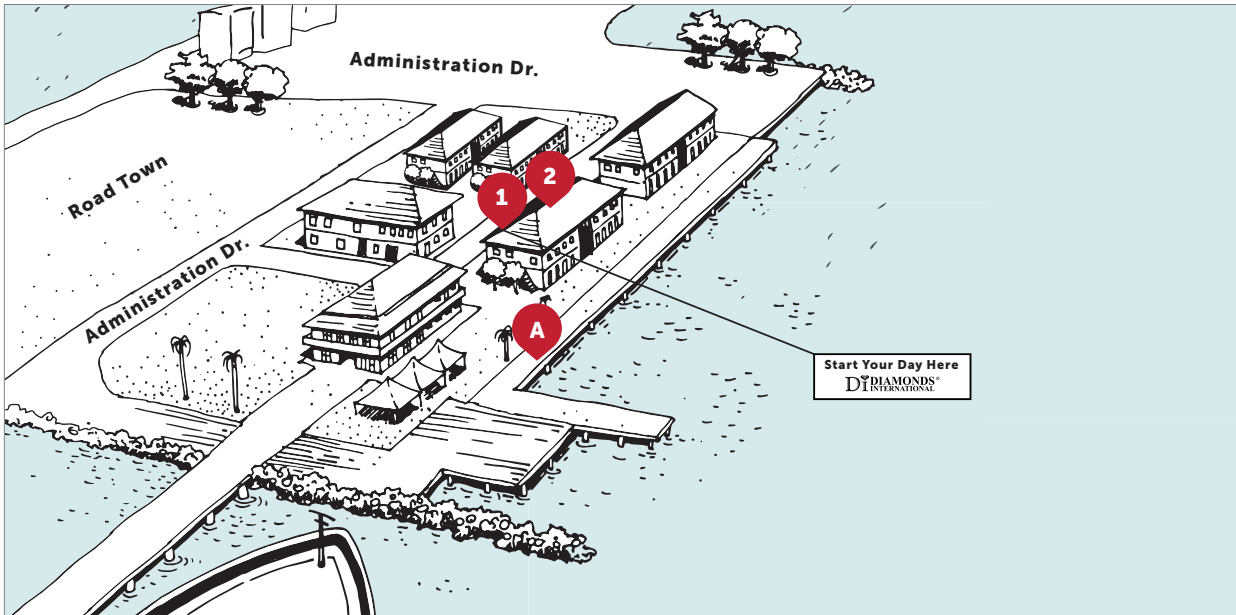

DIAMONDS INTERNATIONAL® ♦ 1

A Must-See for Diamonds, Exotic Gemstones, Watches & Jewelry. Family owned, exceptional selection, and outstanding customer service.

- Exclusive retailer of Crown of Light® diamonds and Safi Kilima® Tanzanite.
- Customize your jewelry, with same-day delivery.
- Time for an upgrade? Lifetime upgrade policy.
- Take the Crown of Light Challenge: Compare any diamond to the sparkle of Crown of Light.
- Discover high-quality Safi Kilima Tanzanite.
- Collect your complimentary charm bracelet and bucket and shovel charm today!
- Take the Crown of Light® Challenge: Compare the sparkle of any diamond to a Crown of Light®.
- The Couture Collection presents artistic perfection that redefines luxury, all one of a kind!
- Browse our bestselling collections: Crown Brilliant, Crown Galaxy, and more.

DIAMONDS INTERNATIONAL® ♦ 2 WATCH & DESIGN

Discover some of the world's most sought after Timepieces & Designer Jewelry.

- Timepieces: Bremont®, Bulova®, Hamilton®, Philip Stein®, and more!
- Ask to see the Crown of Light® Hublot® watch.

This guide is specially prepared by Real Focus Media and our Shopping Ambassador Program and is intended to assist you during your visit to this port. Please note that the information and prices provided in this map are subject to change without notice. We apologize for any inconvenience, but Disney Cruise Line cannot accept responsibility for any deviations. Thank you.

BRAND FINDER:

BREMONT® 2

BULOVA® 2

CROWN OF LIGHT® 1 2

DI® DIAMONDS 1

HAMILTON® 2

PHILIP STEIN® 2

PRE-OWNED ROLEX® 2

SAFI KILIMA® TANZANITE 1

PHOTO OPPORTUNITIES:

A ♦ Waterfront

FUN FACTS:

CAPITAL:
Road Town

CURRENCY:
U.S. dollar & credit cards are accepted everywhere.

POPULATION:
39,936

LANGUAGE:
English

SHOPPING AMBASSADOR:
See your Shopping Ambassador for Shopping Tips and Port Maps. Don't forget to take this map ashore for your **FREE** in-port gift coupons.

CREDIT CARDS:
Major credit cards are accepted in all the guaranteed and recommended stores ashore.

TAXI:
Affordable and easy to find near the port.

TENDER RIDE:
If the ship is at anchor, guests should expect a short 10-minute tender ride.