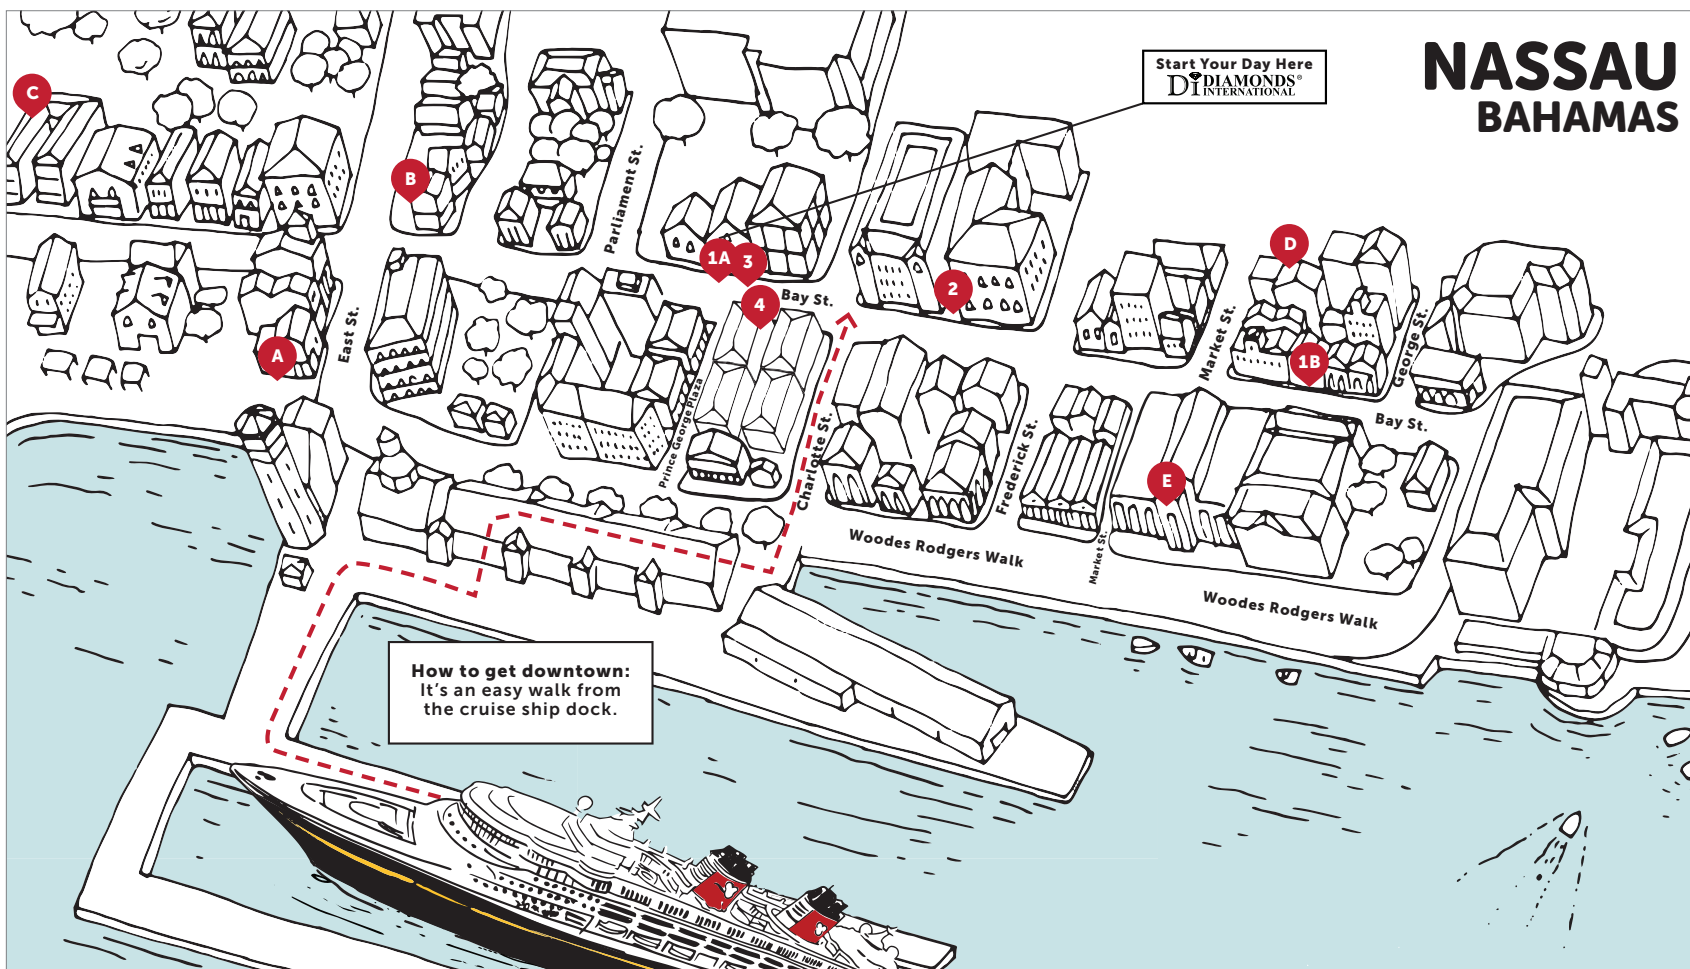

NASSAU BAHAMAS

BRAND FINDER:

- ACCUTRON® 3
- BREMONT® 3
- BULOVA® 3
- CROWN OF LIGHT® 1A 1B
- DI® DIAMONDS 1A 1B
- FOREVERMARK® 1A 1B
- HAMILTON® 3
- JOHN HARDY® 1A 1B
- LONGINES® 3
- OMEGA® 3
- PHILIP STEIN® 3
- PRE-OWNED ROLEX® 3
- SAFI KILIMA® 1A 1B 2
- TANZANITE
- TAG HEUER® 4

PHOTO OPPORTUNITIES:

- A ♦ Parliament Square
- B ♦ Parliament Building
- C ♦ The Queen's Staircase
- D ♦ Christ Church Cathedral
- E ♦ Straw Market

FUN FACTS:

- **CAPITAL:**
  Nassau
- **CURRENCY:**
  U.S. dollar & Bahamian dollar, 1USD = 1BSD and credit cards are accepted everywhere.
- **POPULATION:**
  413,400
- **LANGUAGE:**
  English

DIAMONDS INTERNATIONAL® 1A 1B
A Must-See for Diamonds, Exotic Gemstones, Watches & Jewelry. Family Owned, Exceptional Selection, and Outstanding Customer Service.

- Exclusive retailer of Crown of Light® diamonds and Safi Kilima® Tanzanite.
- Customize your jewelry, with same-day delivery.
- Time for an upgrade? Lifetime upgrade policy.
- Take the Crown of Light Challenge: Compare any diamond to the sparkle of Crown of Light.
- Discover high-quality Safi Kilima Tanzanite.
- Forevermark® diamonds authorized jeweler.
- Collect your complimentary charm bracelet and conch charm today!

TANZANITE INTERNATIONAL® 2
Unparalleled Selection of Tanzanite Jewelry and Loose Gemstones.

- Exclusive retailer of Safi Kilima Tanzanite; a top selling tanzanite brand.
- Start your Tanzanite collection for only $139!
- Collectable loose Tanzanite stones,
- DI® Diamond essentials: studs, pendants, rings, & bracelets.
- Collect your free pair of Tanzanite stud earrings today!

DIAMONDS INTERNATIONAL® 3 WATCH & DESIGN

Discover Some of the World's Most Sought After Timepieces & Designer Jewelry.

- Timepieces: Bremont®, Bulova®, Hamilton®, Philip Stein®, Pre-Owned Rolex®, TAG Heuer®, Zenith®, and more!
- Designer Jewelry: Forevermark®, John Hardy®, Marahago® Larimar, & more.
- Ask to see the Crown of Light® Hublot® watch.

OMEGA® BOUTIQUE 3
Celebrating Over 175 Years of Watchmaking Mastery, Innovation, and Timeless Design.

- Explore the full range of Seamaster, Speedmaster and more.
- Access limited-release models and boutique-only pieces.
- Dedicated specialists offering tailored guidance and product education.

TAG HEUER® BOUTIQUE 4
Experience the World of TAG Heuer®.

- Leader in high precision Chronographs.
- Find exclusive, boutique only timepieces.
- Shop TAG Heuer accessories.

This guide is specially prepared by Real Focus Media and our Shopping Ambassador Program and is intended to assist you during your visit to this port. Please note that the information and prices provided in this map are subject to change without notice. We apologize for any inconvenience, but Disney Cruise Line cannot accept responsibility for any deviations. Thank you.

SHOPPING AMBASSADOR:

See your Shopping Ambassador for Shopping Tips and Port Maps. Don't forget to take this map ashore for your **FREE** in-port gift coupons.

CREDIT CARDS: