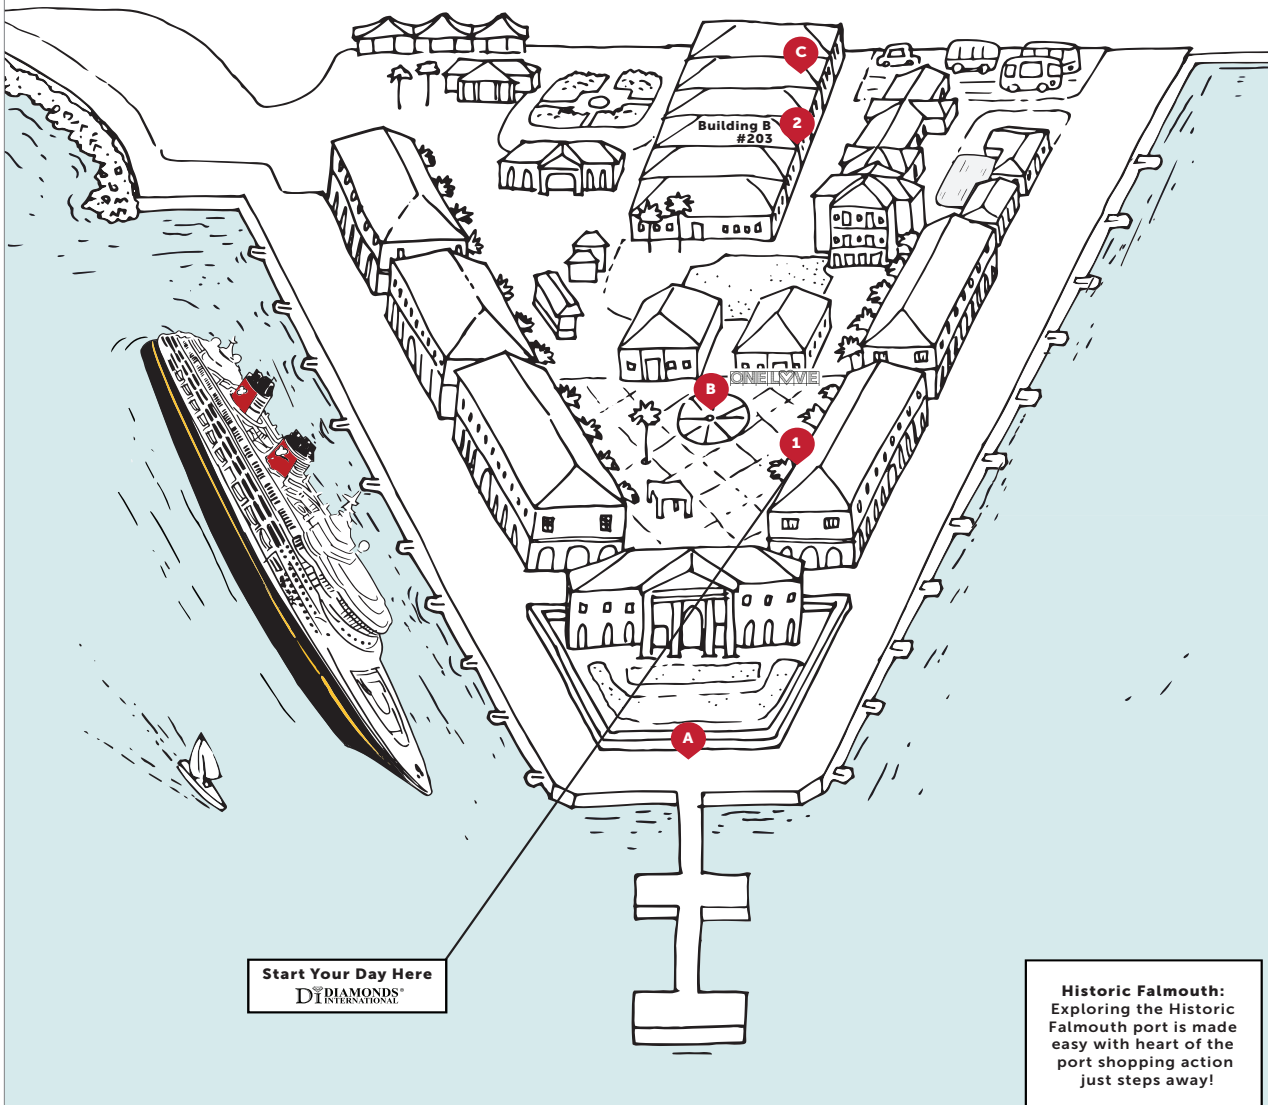

FALMOUTH JAMAICA

Start Your Day Here
DIAMONDS INTERNATIONAL

Historic Falmouth:
Exploring the Historic Falmouth port is made easy with heart of the port shopping action just steps away!

DIAMONDS INTERNATIONAL® 1

A Must-See for Diamonds, Exotic Gemstones, Watches & Jewelry. Family Owned, Exceptional Selection, and Outstanding Customer Service.

- Exclusive retailer of Crown of Light® diamonds and Safi Kilima® Tanzanite.
- Customize your jewelry, with same-day delivery.
- Time for an upgrade? Lifetime upgrade policy.
- Take the Crown of Light Challenge: Compare any diamond to the sparkle of Crown of Light.
- Discover high-quality Safi Kilima Tanzanite.
- Forevermark® diamonds authorized jeweler.
- Collect your complimentary charm bracelet and gecko charm today!

KARINA'S® 2

Specializing in Island Wear, Souvenirs & Crystal Jewelry.

- Visit Karina's at 203 in Building B, for free Rum & 100% Blue Mountain coffee tasting.
- Selection of cigars, 100% Jamaican Blue Mountain Coffee, Rum & Spices.
- Free Jamaican sauce with $30 purchase.

PHOTO OPPORTUNITIES:

- A 📍 Falmouth Sign
- B 📍 Clock Tower
- C 📍 Local Straw Market

This guide is specially prepared by Real Focus Media and our Shopping Ambassador Program and is intended to assist you during your visit to this port. Please note that the information and prices provided in this map are subject to change without notice. We apologize for any inconvenience, but Disney Cruise Line cannot accept responsibility for any deviations. Thank you.

BRAND FINDER:

BREITLING® 1

BREMONT® 1

BULOVA® 1

CROWN OF LIGHT® 1

DI® DIAMONDS 1

FOREVERMARK® 1

HAMILTON® 1

LONGINES® 1

PHILIP STEIN® 1

PRE-OWNED ROLEX® 1

SAFI KILIMA® TANZANITE 1

FUN FACTS:

CAPITAL:
Kingston

CURRENCY:
U.S. dollar, Jamaican dollar & credit cards are accepted everywhere.

POPULATION:
8,249

LANGUAGE:
English & English-based creole called Jamiacan Patois (or Patwa).

SHOPPING AMBASSADOR:
See your ShoppingAmbassador for Shopping Tips and Port Maps. Don't forget to take this map ashore for your **FREE** in-port gift coupons.

CREDIT CARDS:
Major credit cards are accepted in all the guaranteed and recommended stores ashore.

TAXI:
Affordable and easy to find near the port.

TENDER RIDE:
If the ship is at anchor, guests should expect a short 10-minute tender ride.