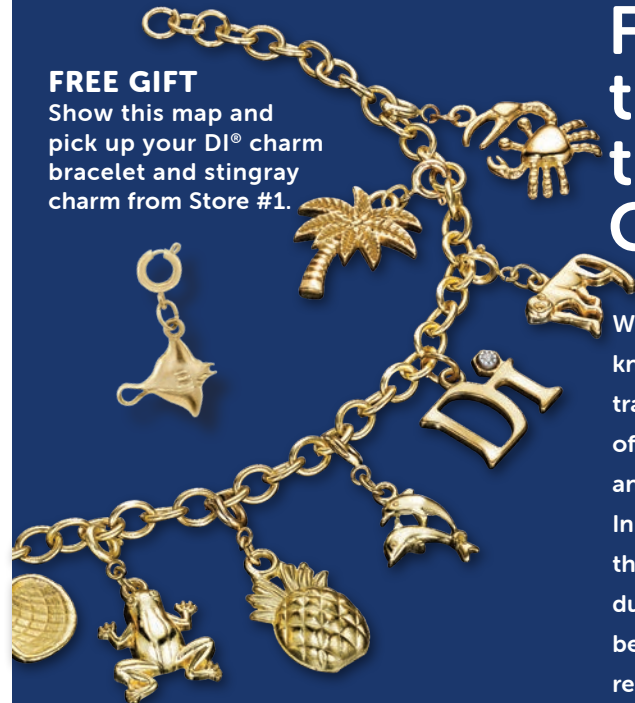

From Ship to Shore, the Magic Continues!

FREE GIFT
Show this map and pick up your DI® charm bracelet and stingray charm from Store #1.

Welcome to Grand Cayman (also known as Brand Cayman). Unlike traditional cruise ports, ships anchor offshore, and guests enjoy a quick and easy tender ride to the island. In just minutes, you'll step into the heart of George Town, where duty-free shopping and stunning beaches await. Whether exploring or relaxing, Grand Cayman is a perfect day in the sun.

SEE THE OTHER SIDE OF THIS MAP FOR MORE OFFERS.