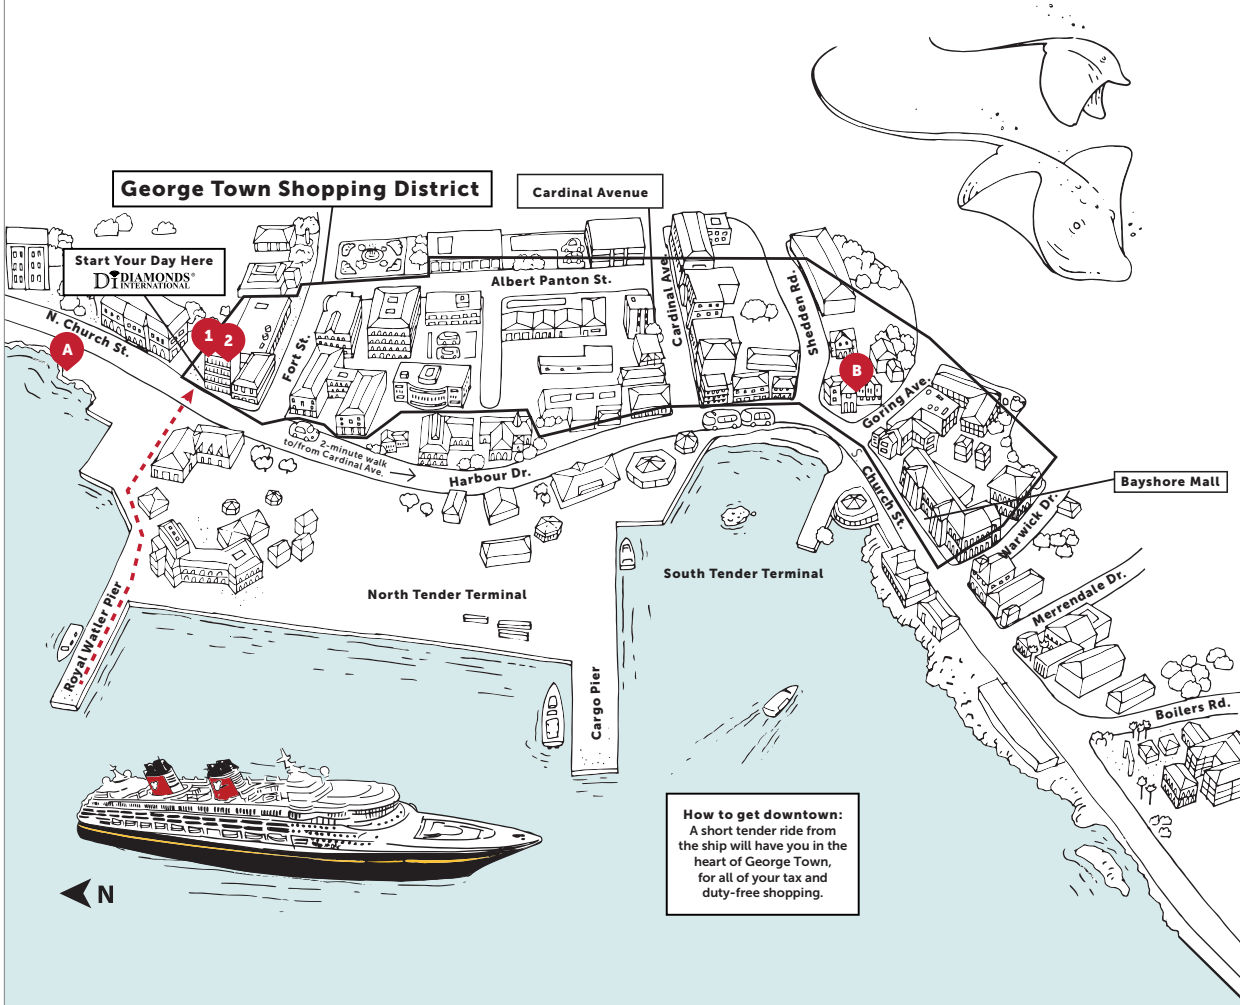

DISCOVER **SHOPPING** IN THE ISLANDS

GRAND CAYMAN

ALL GUARANTEED & RECOMMENDED STORES ON THIS MAP WILL ACCEPT U.S. DOLLARS.

From Ship to Shore, the Magic Continues!

FREE GIFT
Show this map and pick up your DI[®] charm bracelet and stingray charm from Store #1.

Welcome to Grand Cayman (also known as Brand Cayman). Unlike traditional cruise ports, ships anchor offshore, and guests enjoy a quick and easy tender ride to the island. In just minutes, you'll step into the heart of George Town, where duty-free shopping and stunning beaches await. Whether exploring or relaxing, Grand Cayman is a perfect day in the sun.

SEE THE OTHER SIDE OF THIS MAP FOR MORE OFFERS.

GRAND CAYMAN

How to get downtown:
A short tender ride from the ship will have you in the heart of George Town, for all of your tax and duty-free shopping.

TAXI: Affordable and easy to find near the port.

TENDER RIDE: If the ship is at anchor, guests should expect a short 10-minute tender ride.