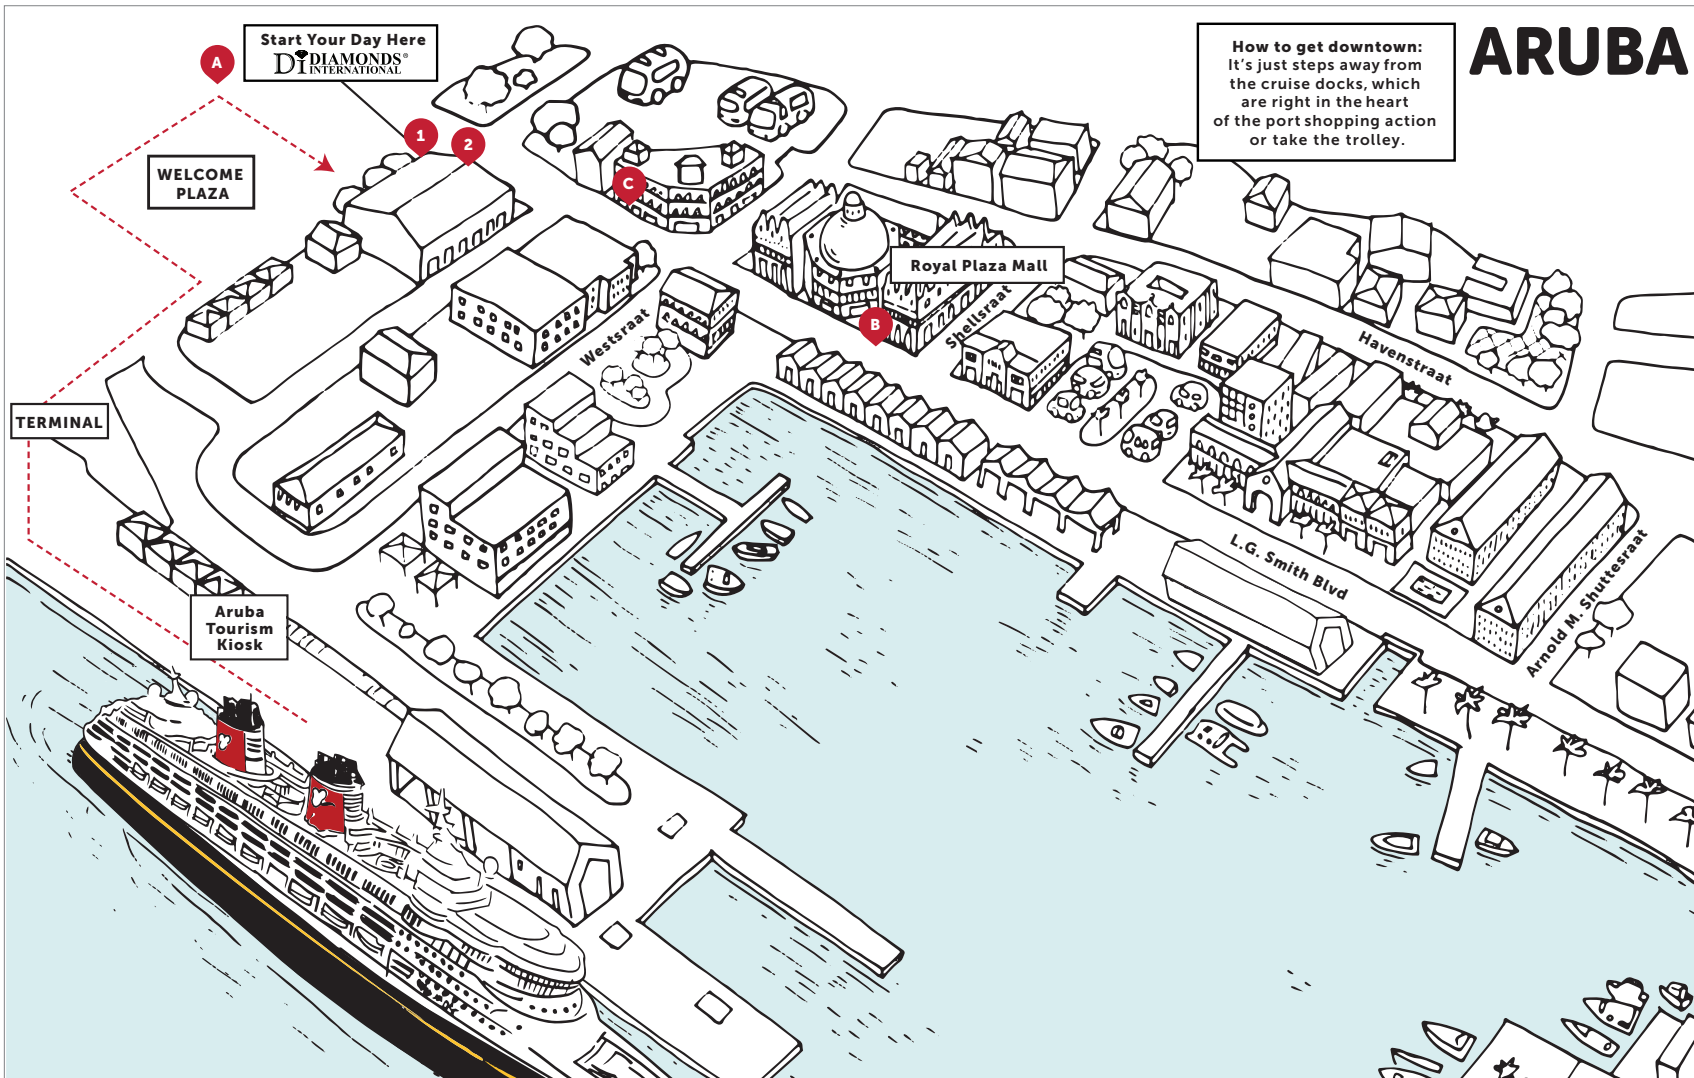

PHOTO OF ORANJESTAD DOWNTOWN TROLLEY COURTESY OF ARUBA TOURISM AUTHORITY

From Ship to Shore, the Magic Continues!

FREE GIFT
Show this map and pick up your DI® charm bracelet and dolphins charm from Store #1.

Aruba, known as the "Happiest Island" in the Caribbean, is also a shopping mecca, offering an unmatched retail experience. Just minutes from the port, L.G. Smith Blvd. is lined with luxury boutiques, duty-free stores, and local treasures. With effortless access and endless options, Aruba delivers one of the most exciting shopping destinations in the Caribbean!

SEE THE OTHER SIDE OF THIS MAP FOR MORE OFFERS.

ARUBA

How to get downtown:
It's just steps away from the cruise docks, which are right in the heart of the port shopping action or take the trolley.

BRAND FINDER:

TAXI:
Affordable and easy to find near the port.

TENDER RIDE:
If the ship is at anchor, guests should expect a short 10-minute tender ride.

DIAMONDS INTERNATIONAL® 1

A Must-See for Diamonds, Exotic Gemstones, Watches & Jewelry. Family Owned, Exceptional Selection, and Outstanding Customer Service.