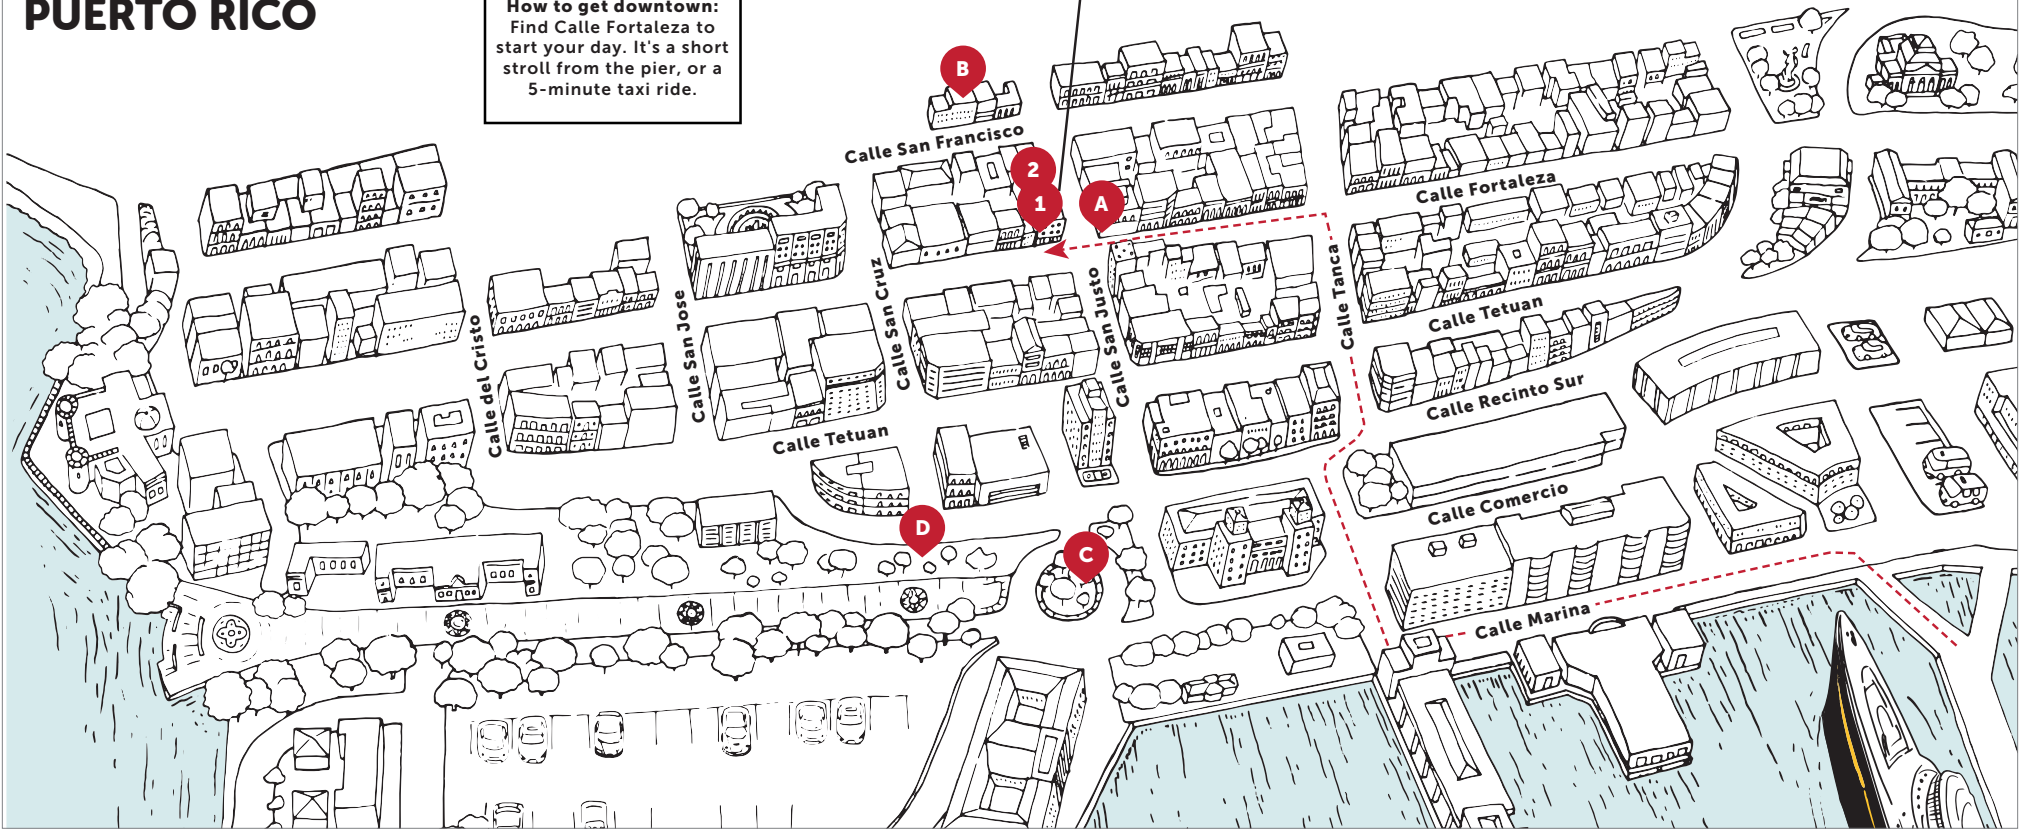

**From Ship
to Shore,
the Magic
Continues!**

FREE GIFT
Show this map and
pick up your DI® charm
bracelet and coqui
charm from Store #1.

San Juan's cruise port places you just minutes from the enchanting streets of Old San Juan, where romance and history come alive. Wander through cobblestone alleys lined with pastel-colored colonial buildings, discover hidden courtyards, and soak in the vibrant local culture. With world-class shopping, artisan boutiques, and rich heritage at every turn, this is a destination to savor!

SEE THE OTHER SIDE OF THIS MAP FOR MORE OFFERS.

SAN JUAN PUERTO RICO

How to get downtown:
Find Calle Fortaleza to start your day. It's a short stroll from the pier, or a 5-minute taxi ride.

Start Your Day Here
DI DIAMONDS INTERNATIONAL